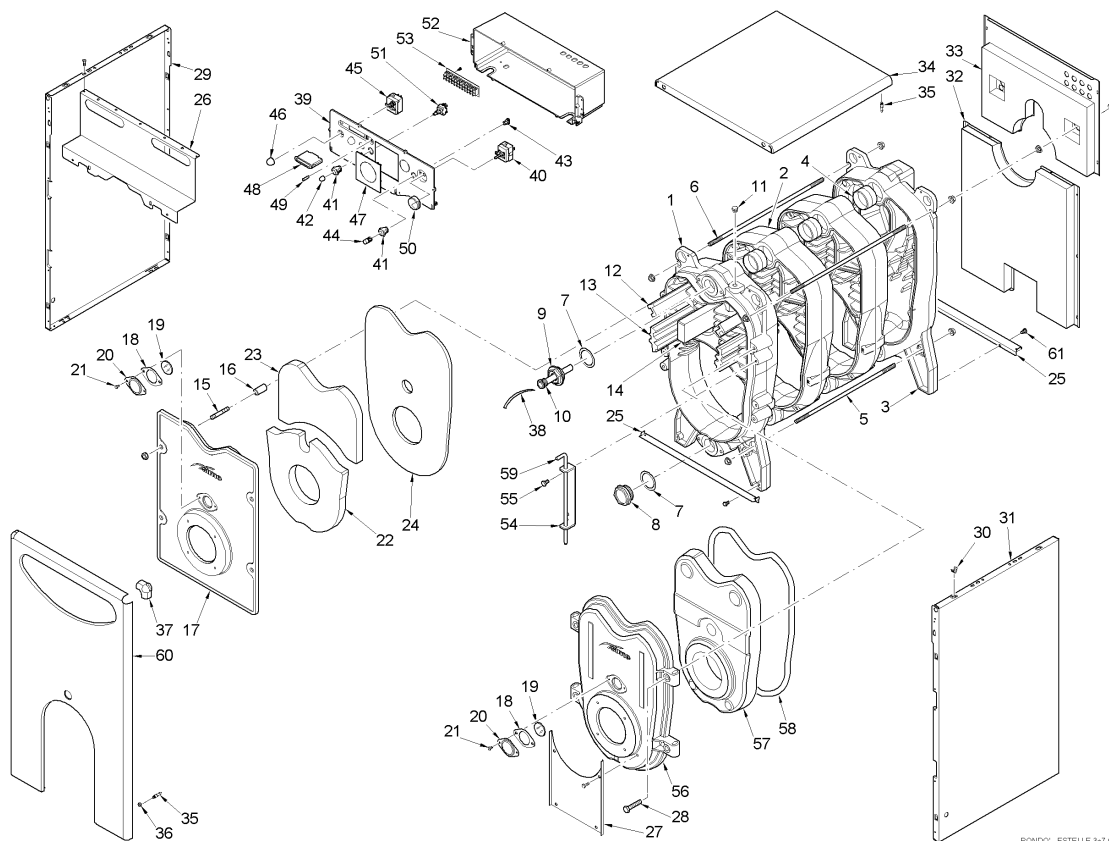

8104304 CALD.GASOLESTELLE 7 OF

Posiz.	Codice	Descrizione
001	6274401	Front section
002	6274601	Intermediate section
003	6274501	Rear section
004	6000402	Push nipple 2"
005D	6000589	Tie-rod M10x684
006D	6268434	Tie-rod M10x735
007	2030231	Gasket Ø 42x55x2
008	2041001	Plug 1-1/4"
009	2041114	Reducer 1-1/4"x1/2"
010	5000000	Bulb holder 1/2" L=120
011	2041030	Plug 1/4" Zn
018	6174802	Sight frame insulation
019	6020100	Sight glass
020	6047400	Sight frame
021	2005001	Self threading screw M4x8
025	6009536	Side panels rear fixing bracket
026	6189576	Casing sides fixing bracket
027	6275161	Front closing panel
028	2000035	Screw Hex.H. M10x60
029D	6301554	Casing left hand side panel
030	2015000	Spring clip
031D	6301654	Casing right hand side panel
032	6071292	Casing rear lower panel
033	6071282	Casing rear upper panel
034D	6301754	Casing top cover
035	2003000	Pin M5 Zn
036	2010102	Nut M5 ZnCr
037	6282161	Front panel angular
038	2051000	Contact spring
039	6298912	Control panel without equipment
040	6001501	Boiler stat
041	6299701	Black switch frame

042	6299801	Push button black switch
043	6300100	Support cap
044	6300001	Switch cap
045	6001406	H.L. stat
046	6247351	Cap thermostat
047	6155473	Plastic cover
048	6001761	Thermometer 0-120°C
049	6044015	Green signal lamp
050	6230951	Knob
051	6013550	White switch
052	6299000	Control panel protecting cover
053	2211000	Terminal strip
054	6268801	Door hinge
055	2000008	Screw Hex.H. M8x16 ZnCr
056	6283601	Combustion chamber door
057	6269003	Front door insulation
058	1232403	Glass fiber Ø 15
059	6112306	Door hinge bolt
060	5195506	Front panel with angular
061	2000025	Screw Hex.H. M6x12 ZnCr
704	6185501	Lead for burner connection
712	5195204	Complete casing RONDO'7 OF
713	6055807	Main cable L=3000
718	5189754	C.I. boiler block
720	5194810	Complete control panel