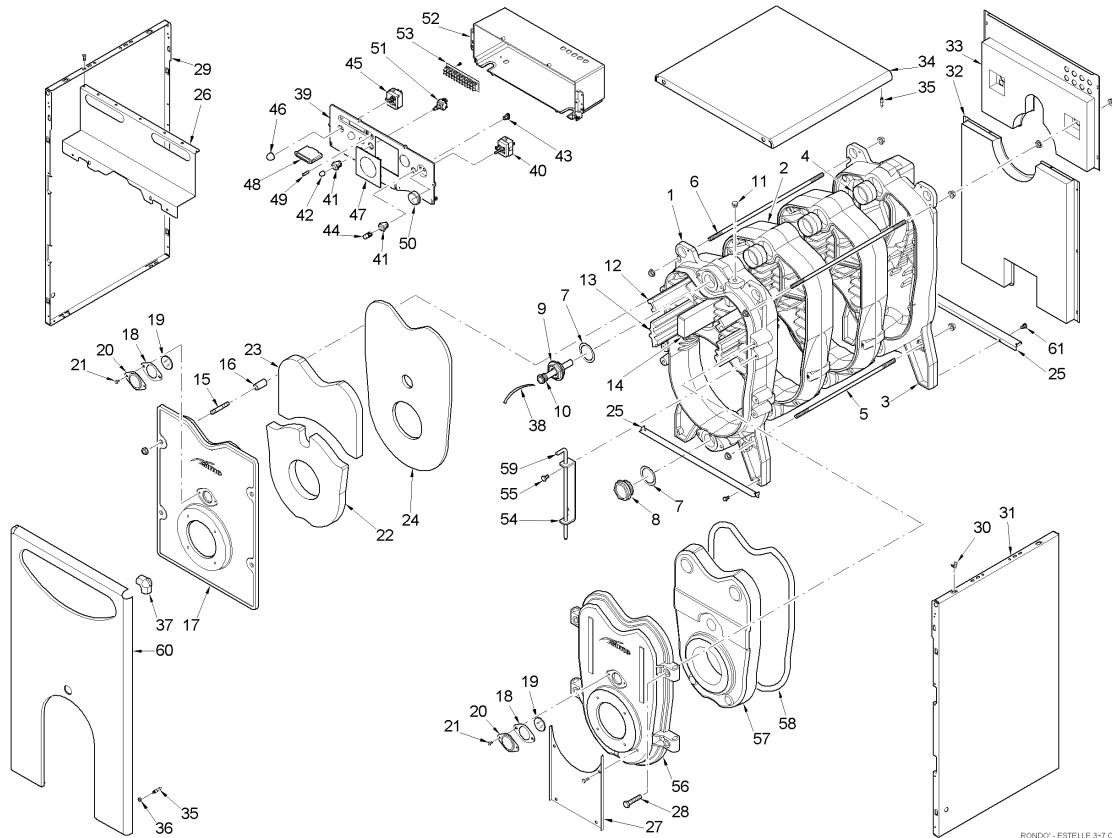

8104303 CALD.GASOLESTELLE 6 OF

RONDO - ESTELLE 3-7 OF

Posiz.	Codice	Descrizione
001	6274401	Front section
002	6274601	Intermediate section
003	6274501	Rear section
004	6000402	Push nipple 2"
005C	6000588	Tie-rod M10x583
006C	6268433	Tie-rod M10x635
007	2030231	Gasket Ø 42x55x2
008	2041001	Plug 1-1/4"
009	2041114	Reducer 1-1/4"x1/2"
010	5000000	Bulb holder 1/2" L=120
011	2041030	Plug 1/4" Zn
013	6058720	Lower baffle
018	6174802	Sight frame insulation
019	6020100	Sight glass
020	6047400	Sight frame
021	2005001	Self threading screw M4x8
025	6009536	Side panels rear fixing bracket
026	6189576	Casing sides fixing bracket
027	6275161	Front closing panel
028	2000035	Screw Hex.H. M10x60
029C	6301553	Casing left hand side panel
030	2015000	Spring clip
031C	6301653	Casing right hand side panel
032	6071292	Casing rear lower panel
033	6071282	Casing rear upper panel
034C	6301753	Casing top cover
035	2003000	Pin M5 Zn
036	2010102	Nut M5 ZnCr
037	6282161	Front panel angular
038	2051000	Contact spring
039	6298912	Control panel without equipment
040	6001501	Boiler stat

041	6299701	Black switch frame
042	6299801	Push button black switch
043	6300100	Support cap
044	6300001	Switch cap
045	6001406	H.L. stat
046	6247351	Cap thermostat
047	6155473	Plastic cover
048	6001761	Thermometer 0-120°C
049	6044015	Green signal lamp
050	6230951	Knob
051	6013550	White switch
052	6299000	Control panel protecting cover
053	2211000	Terminal strip
054	6268801	Door hinge
055	2000008	Screw Hex.H. M8x16 ZnCr
056	6283601	Combustion chamber door
057	6269003	Front door insulation
058	1232403	Glass fiber Ø 15
059	6112306	Door hinge bolt
060	5195506	Front panel with angular
061	2000025	Screw Hex.H. M6x12 ZnCr
704	6185501	Lead for burner connection
710	5195203	Complete casing RONDO'6 OF
713	6055807	Main cable L=3000
717	5189753	C.I. boiler block
720	5194810	Complete control panel